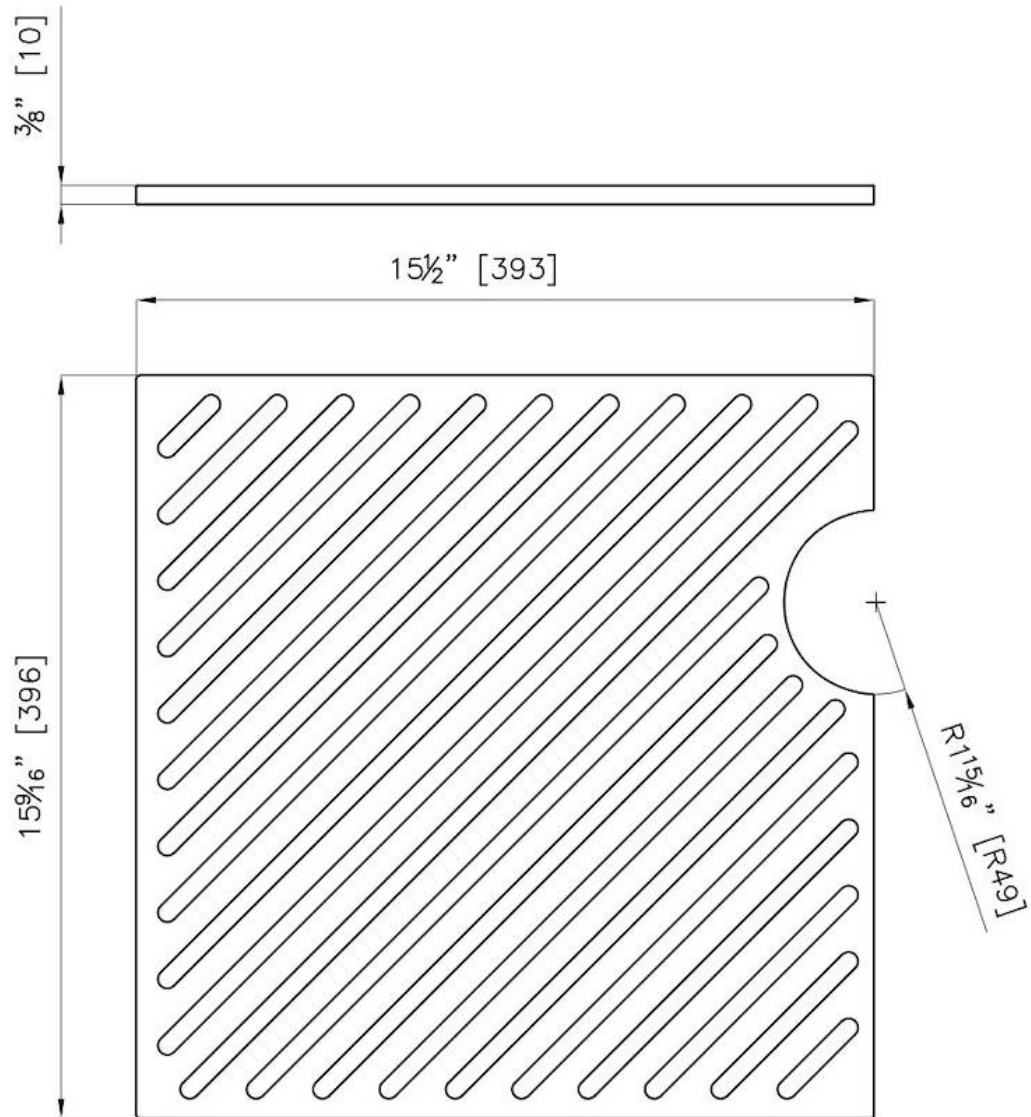

Accessoires et compléments

Code: 8100 612

DÉTAILS

Matériau Foster Black Composit

Accessoires éviers Grilles

Dimensions 39,3x39,6 cm

Notes:

DESSINS TECHNIQUES

Two grids 8100 612 are necessary to fully cover the bottom of the sink.
The SKU 8100 612 corresponds to only one grid.